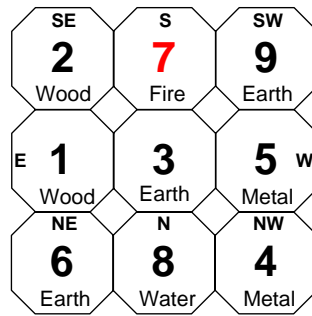

Reading 9 Stars and Luoshu is just a matter of following correct protocol. Once you follow this protocol, Luoshu will open up like a book.

Here is the annual Luoshu for the year 2006.

Star 7 Metal arrives at the 9 Fire Palace.

Before you read on, can you first reflect on what you think would be the reading generally given for 7 Metal clients for a 3 Wood year, and can you then figure out what prompted our reading?

- It will be an extroverted time, new perspectives, gaining authority in whatever you pursuit, be that as a parent, a student or as a professional.
- You will be much spiritualizing this year, meaning, you will enjoy a sharpened ability to take the mundane to a higher level. While making sure you stay well grounded, this is your chance to have a peak deeper into 'reality', gaining new metaphysical insights.
- It is an active time, but with a simultaneous pull between external and internal. You will be doing 'all at once', but you'll manage.

Then, pending context, gender, vocation, 7 Metal natives may typically experience one or several of the following: