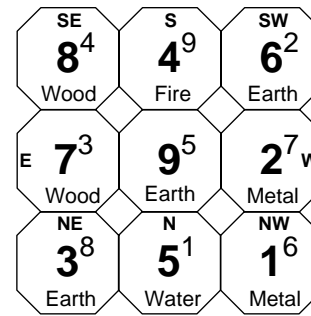

Luoshu February 2009

To give you a swift idea of what this seminar will do for you

This class may require some clarification. Let me first set out what this class is not about. This is our *permanent specialization seminar into the full art of 9 Star Divination*, by that not linked to just forecastings for the 'upcoming year' in particular, which means it is not one of those seminars where you sit in and passively hear predictions of news events done for the forthcoming year. Rather, you will be learning full fledged 9 Ki forecasting by all of its facets.

That said, this seminar will thus be actually your one-stop chance to learn all ins and outs pertaining **9 Star divination principles to perform on your own**, as we specifically designed the seminar to offer all forecasting techniques, none withheld, very much in our known 'no delay' style of teaching.

It goes without saying that your seminar comes with a solid manual, including several years written out on account of month by month forecasting of news events as well as describing your personal 9-year journey through the Luoshu. Of course, our academic approach ensures that each month described by itself contains not just predictions, but even more specific and revealing teaching. You'll be taking home a work of reference.

Technique covered will be therefore massive, both during live class as further extended in your workbook. Even the workbook itself is a brilliant piece. We will have you work from theories and subtleties into fate reading and understanding 9 Stars and Luoshu that you haven't encountered or imagined, even as a seasoned and well established practitioner.

Feng Shui practitioners and other health and fate professionals should attend.

The sole idea behind the set up of this seminar is to get you ready to perform fully independently on account of 9 Star Divination of personal and global events in just 4 days time. You'll be soon doing forecastings of your own, be that for yourself or added to your existing curriculum for your clients.

There is a sample further down that we did for 7 Metal people a while back that we hope you'll enjoy reading.

Email us if you like to hear where this class will be taking you.

You may well call Heluo during afternoon times (GMT+1).

WE'LL EXPLAIN BY MUCH MORE DETAIL FURTHER DOWN, BUT ALSO CHECK

[Class schedule](#) [Fees & subscribe](#) [Class venue & travel](#)

ALSO CHECK OUR DISCOUNTS FOR FOREIGN STUDENTS, SOME TESTIMONIALS AND HELUO'S BIO

WISH TO SEE THIS SEMINAR HAPPEN FOR YOUR COUNTRY?

CONTACT OUR OFFICE IF YOU WISH THIS SEMINAR TO BE CONDUCTED FOR YOUR COUNTRY.
AS OUR ORGANIZER WE WELCOME YOUR EFFORT WITH CUMULATIVE COMPENSATION.