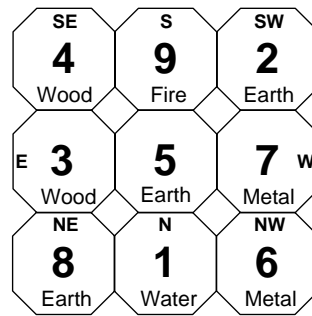

HIGHLY RECOMMENDED TO NINE STAR KI AND FENG SHUI PRACTITIONERS AND ALL THOSE INVOLVED IN PROCESSES OF CHANGE, EITHER PRIVATELY OR PROFESSIONALLY.

Invite Heluo to teach this module in your country.

ALSO CHECK

[Table of Contents](#)
[Manual sample pages](#)

Heluo Qi Explorations
Heluo Qi Xue 賀洛氣學
Amsterdam Metropole
The Netherlands

Tel.: +31 (0)23-5333375

Office: heluo@xs4all.nl

Website: www.heluo.nl

Running after the facts?

Ask Heluo to do your personal life reading and divination in Four Pillars of Destiny Ba Zi, 9 Star Ki. All hand made and tailored to your questions. No general or computer generated materials, but your intensive reading done from transparency and carrying true existential relevance.

An experience into time, space and destiny brought to you by Heluo Qi Explorations

Additional explanation on our 4-day specialization class

9 Star Divination

See sample technique further down

Personal and global news events

Learn how to translate Stars into events and events into Stars.

Enjoy 4 days of comprehensive and professional 9 Stars and Luoshu analysis.

Experience why professional practitioners and our colleagues train with Heluo.

DATES VARY. CHECK OUR REGULAR [Class schedule](#) FOR UPCOMING CLASS DATES

ALL ON ACCOUNT OF PERSONAL PROGRESSION OR NEWS EVENTS BE STORED IN LUOSHU
We created a splendid class and this pdf to inform you more extensively about its content.

Basic Luoshu of 5 Earth